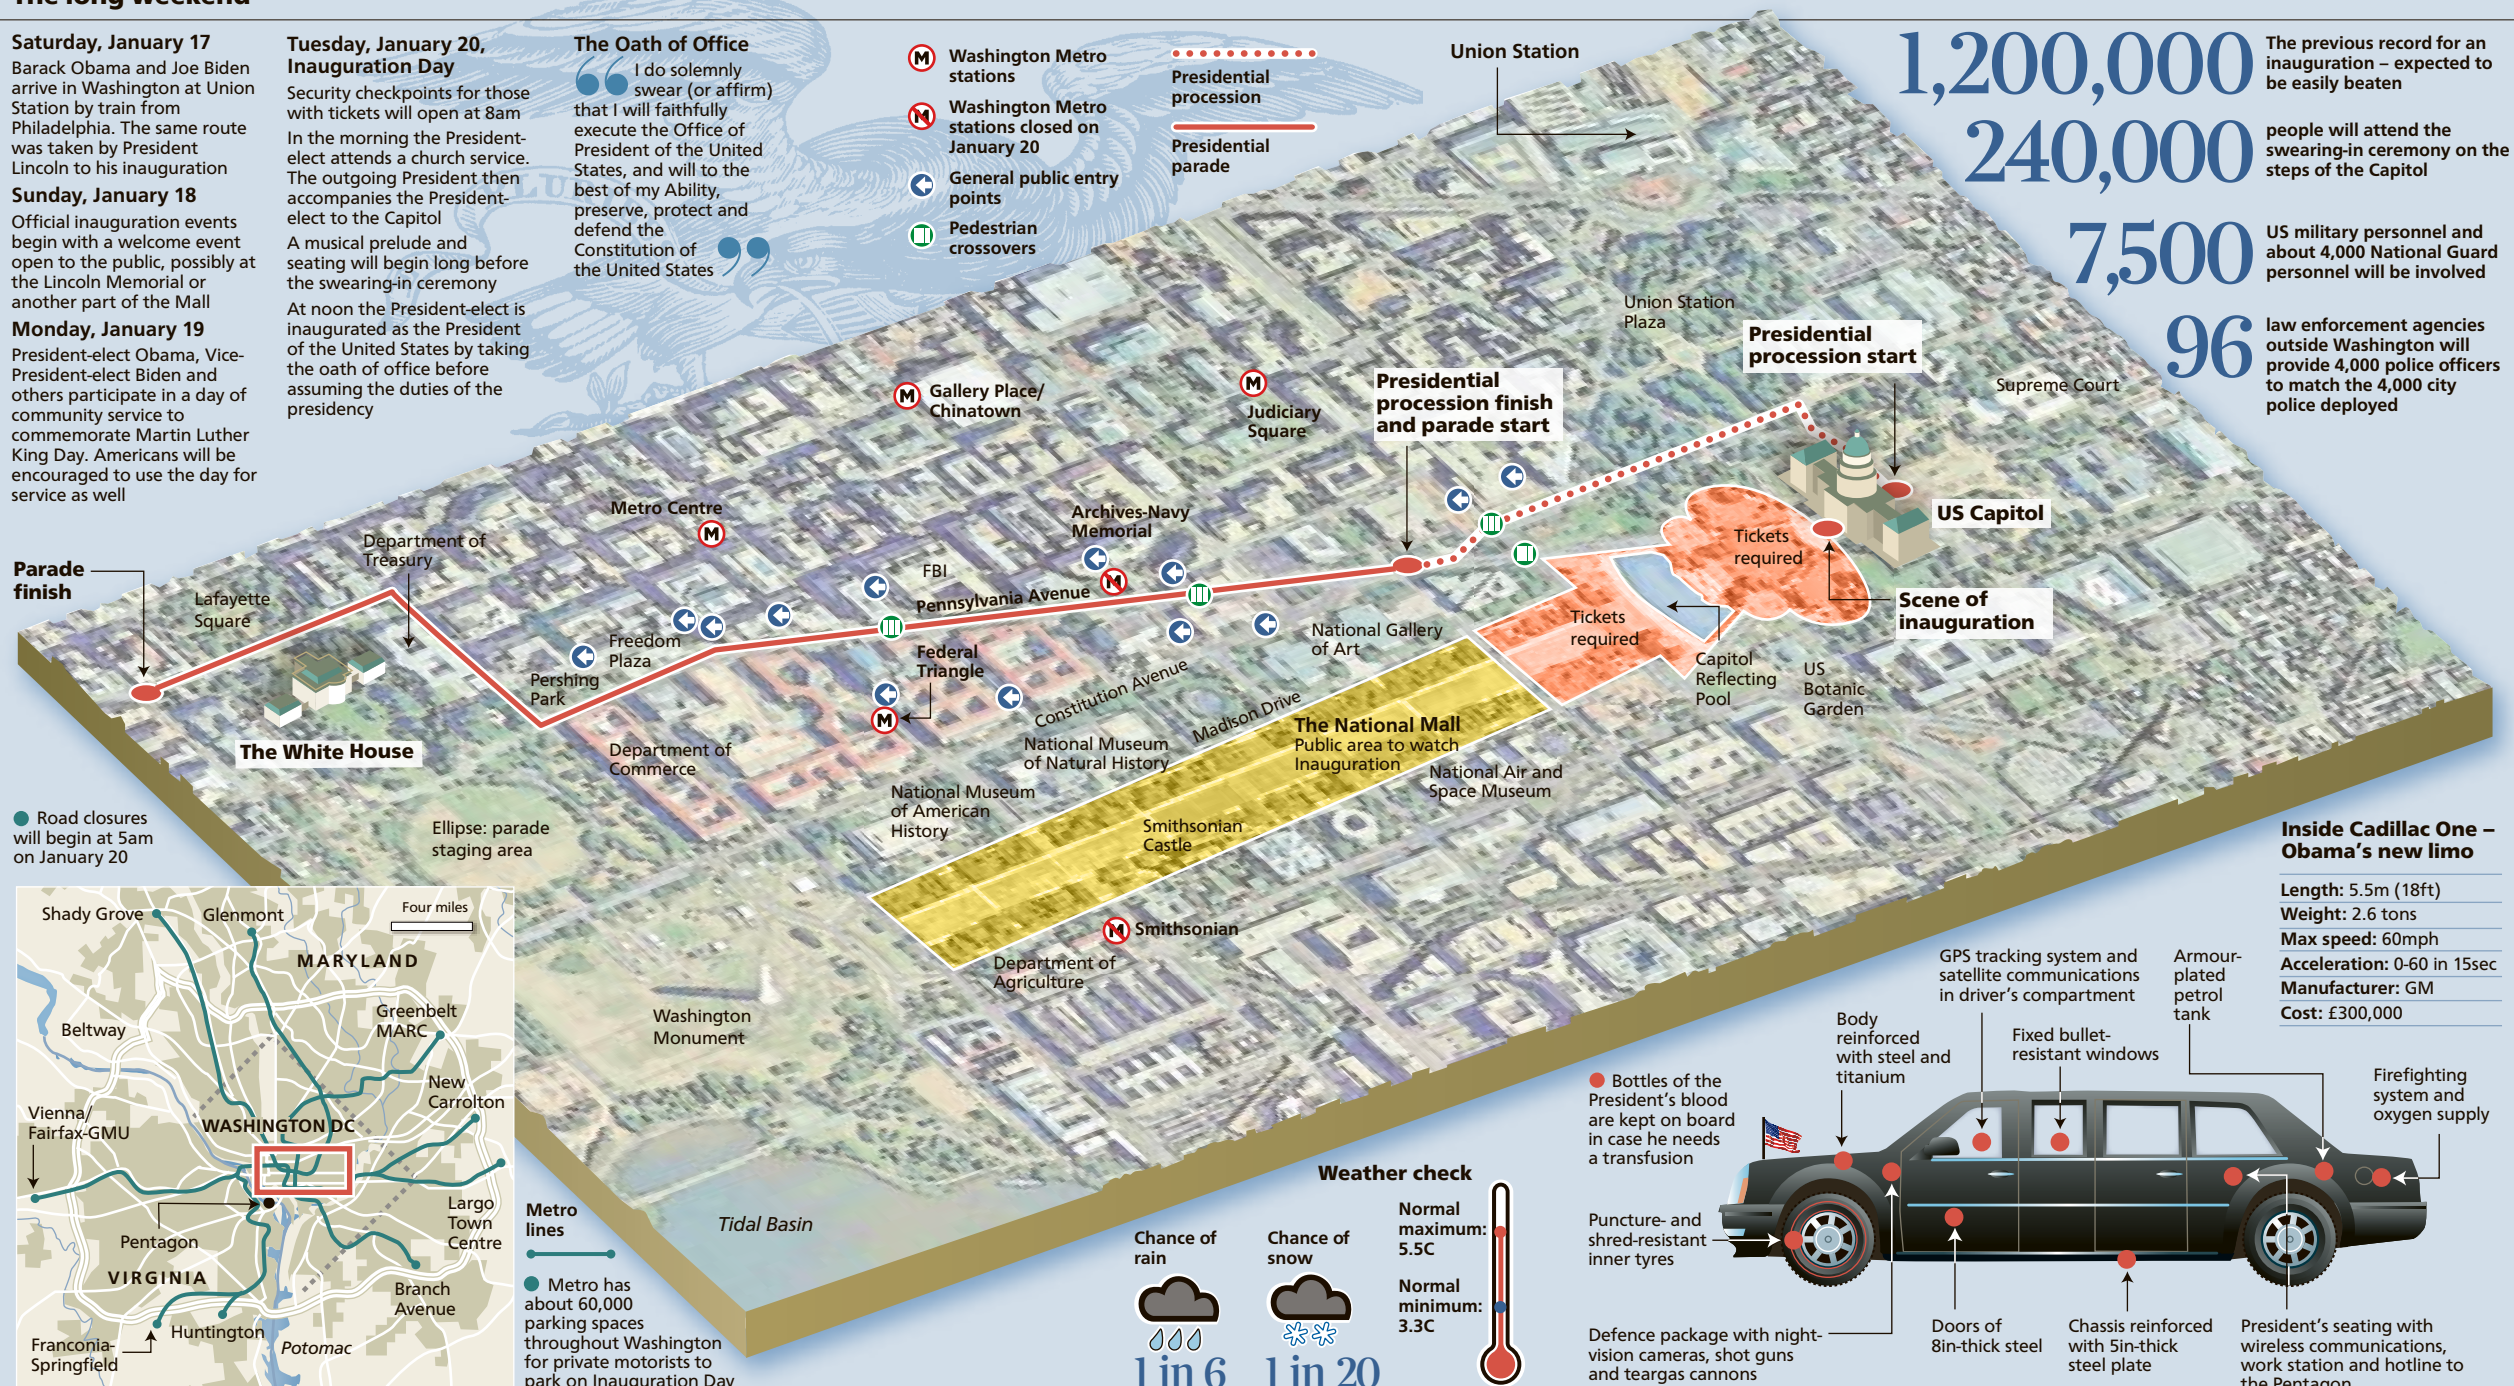

The long weekend

Saturday, January 17
Barack Obama and Joe Biden arrive in Washington at Union Station by train from Philadelphia. The same route was taken by President Lincoln to his inauguration

Sunday, January 18
Official inauguration events begin with a welcome event open to the public, possibly at the Lincoln Memorial or another part of the Mall

- Washington Metro stations
- Washington Metro stations closed on January 20
- General public entry points
- Pedestrian crossovers
- Presidential procession
- Presidential parade

1,200,000 The previous record for an inauguration – expected to be easily beaten

Parade finish
Lafayette Square

The White House

Presidential procession start

Presidential procession finish and parade start

US Capitol

Scene of inauguration

● Road closures will begin at 5am on January 20

Ellipse: parade staging area