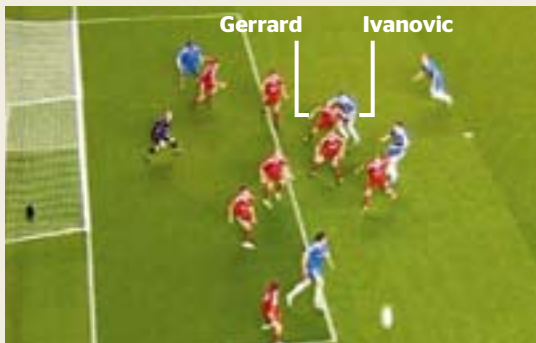

Zoned out?

Poor marking – rather than Liverpool's much-criticised zonal defensive system – led to Branislav Ivanovic's two headed goals for Chelsea from corners last night.

Xabi Alonso, of Liverpool, is tight to Ivanovic as the ball comes across, only to lose the Chelsea player, who heads Chelsea's equaliser

Steven Gerrard, the Liverpool captain, has his arms on Ivanovic as the ball approaches yet he still allows the Chelsea player to escape and plant an unchallenged header into the net.

While Liverpool used zonal defending overall, it is ironic that the Chelsea goalscorer was picked up before both goals

Words **Bill Edgar**

However, Liverpool's concession of two goals from corners was true to form

Greatest proportion of goals conceded at set-pieces in Premier League this season