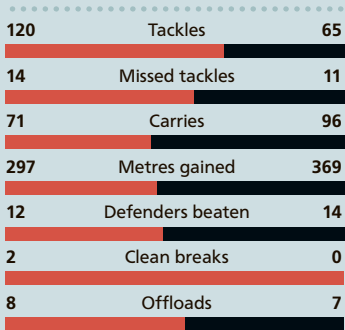

Match stats

Wales

New Zealand

Statistics by Opta