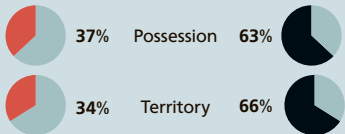

Match stats

Wales

New Zealand

Statistics by Opta