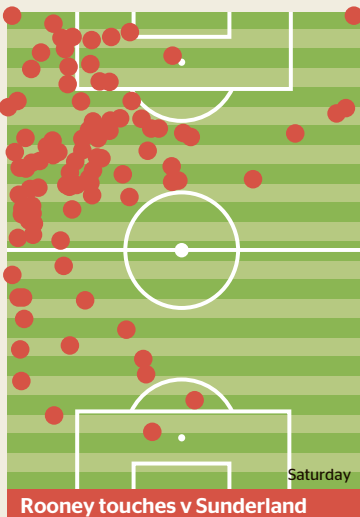

## Rooney restricted

Dimitar Berbatov's presence in the centre of Manchester United's attack this season has - for better or for worse - restricted the movement

of the team's other forwards. Last season, Wayne Rooney, Cristiano Ronaldo and Carlos Tévez would roam across the front

line when playing together, as against Wigan; on Saturday, Rooney stuck to the left when alongside Berbatov and Tévez

## Daring Dan

Daniel Agger carried the ball from his centre back position to score for Liverpool against Blackburn Rovers. This chart indicates his tendency to advance deep into opposition territory in open play