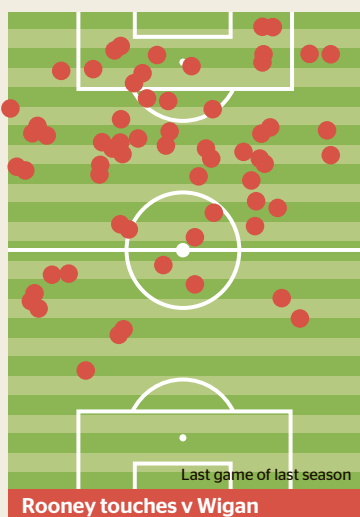

## Rooney restricted

Dimitar Berbatov's presence in the centre of Manchester United's attack this season has - for better or for worse - restricted the movement

of the team's other forwards. Last season, Wayne Rooney, Cristiano Ronaldo and Carlos Tévez would roam across the front

line when playing together, as against Wigan; on Saturday, Rooney stuck to the left when alongside Berbatov and Tévez

## Daring Dan

Daniel Agger carried the ball from his centre back position to score for Liverpool against Blackburn Rovers. This chart indicates his tendency to advance deep into opposition territory in open play