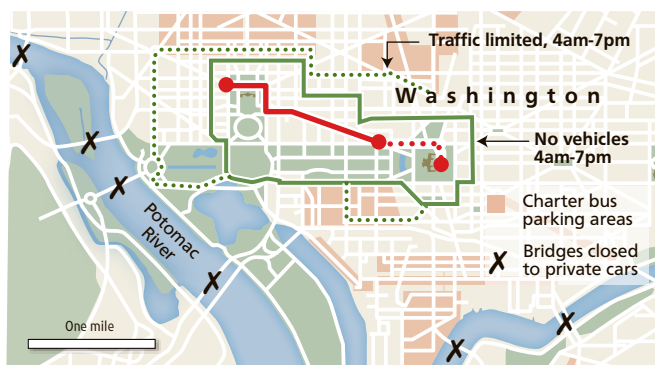

Keeping watch

Security forces

40,000 security troops will be overseen by the US security services

25,000 will be law-enforcement officers

10,000 will be National Guards

5,000 will be active-duty soldiers

155 teams of plainclothes officials will monitor underground trains

99 federal, state and local agencies will be working with the city police

12 -hour shifts will be worked by police officers

Traffic exclusion zones

Air exclusion zones

\$75m
cost of security operation

- First aid post
- Public entry point: opens at 7am and closes when the area is full
- Metro station
- Metro station closed during parade
- Presidential procession
- Presidential parade