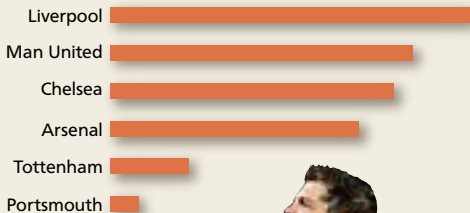

Hot shots

Difference between shots on target for my team and shots on target for opposition*

*This chart is based on all Premier League games for the 05/06, 06/07 and 07/08 seasons