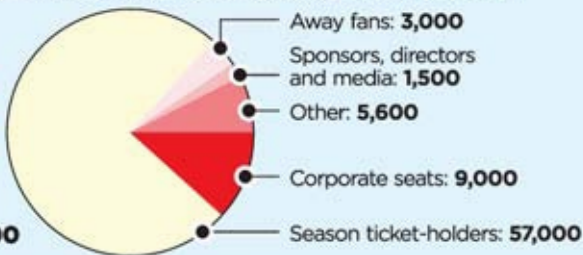

Does size matter?

What percentage of the crowd is liable to be too busy munching on prawn sandwiches to chant? These days at top clubs more than one in ten spectators are in corporate seats. But at Fratton Park, one of the top flight's oldest venues with one of the best atmospheres, corporate facilities are scarce

Old Trafford

Capacity: **76,100**

Away fans: **3,000**

Sponsors, directors and media: **1,500**

Other: **5,600**

Corporate seats: **9,000**

Season ticket-holders: **57,000**

Stamford Bridge