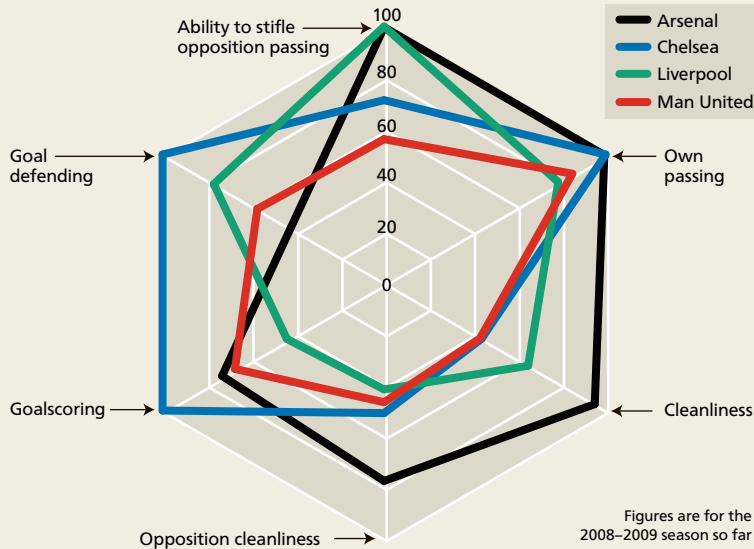

Web of intrigue: how the Big Four compare

The scores for each team by factor (100 is the top score)

Figures are for the 2008-2009 season so far