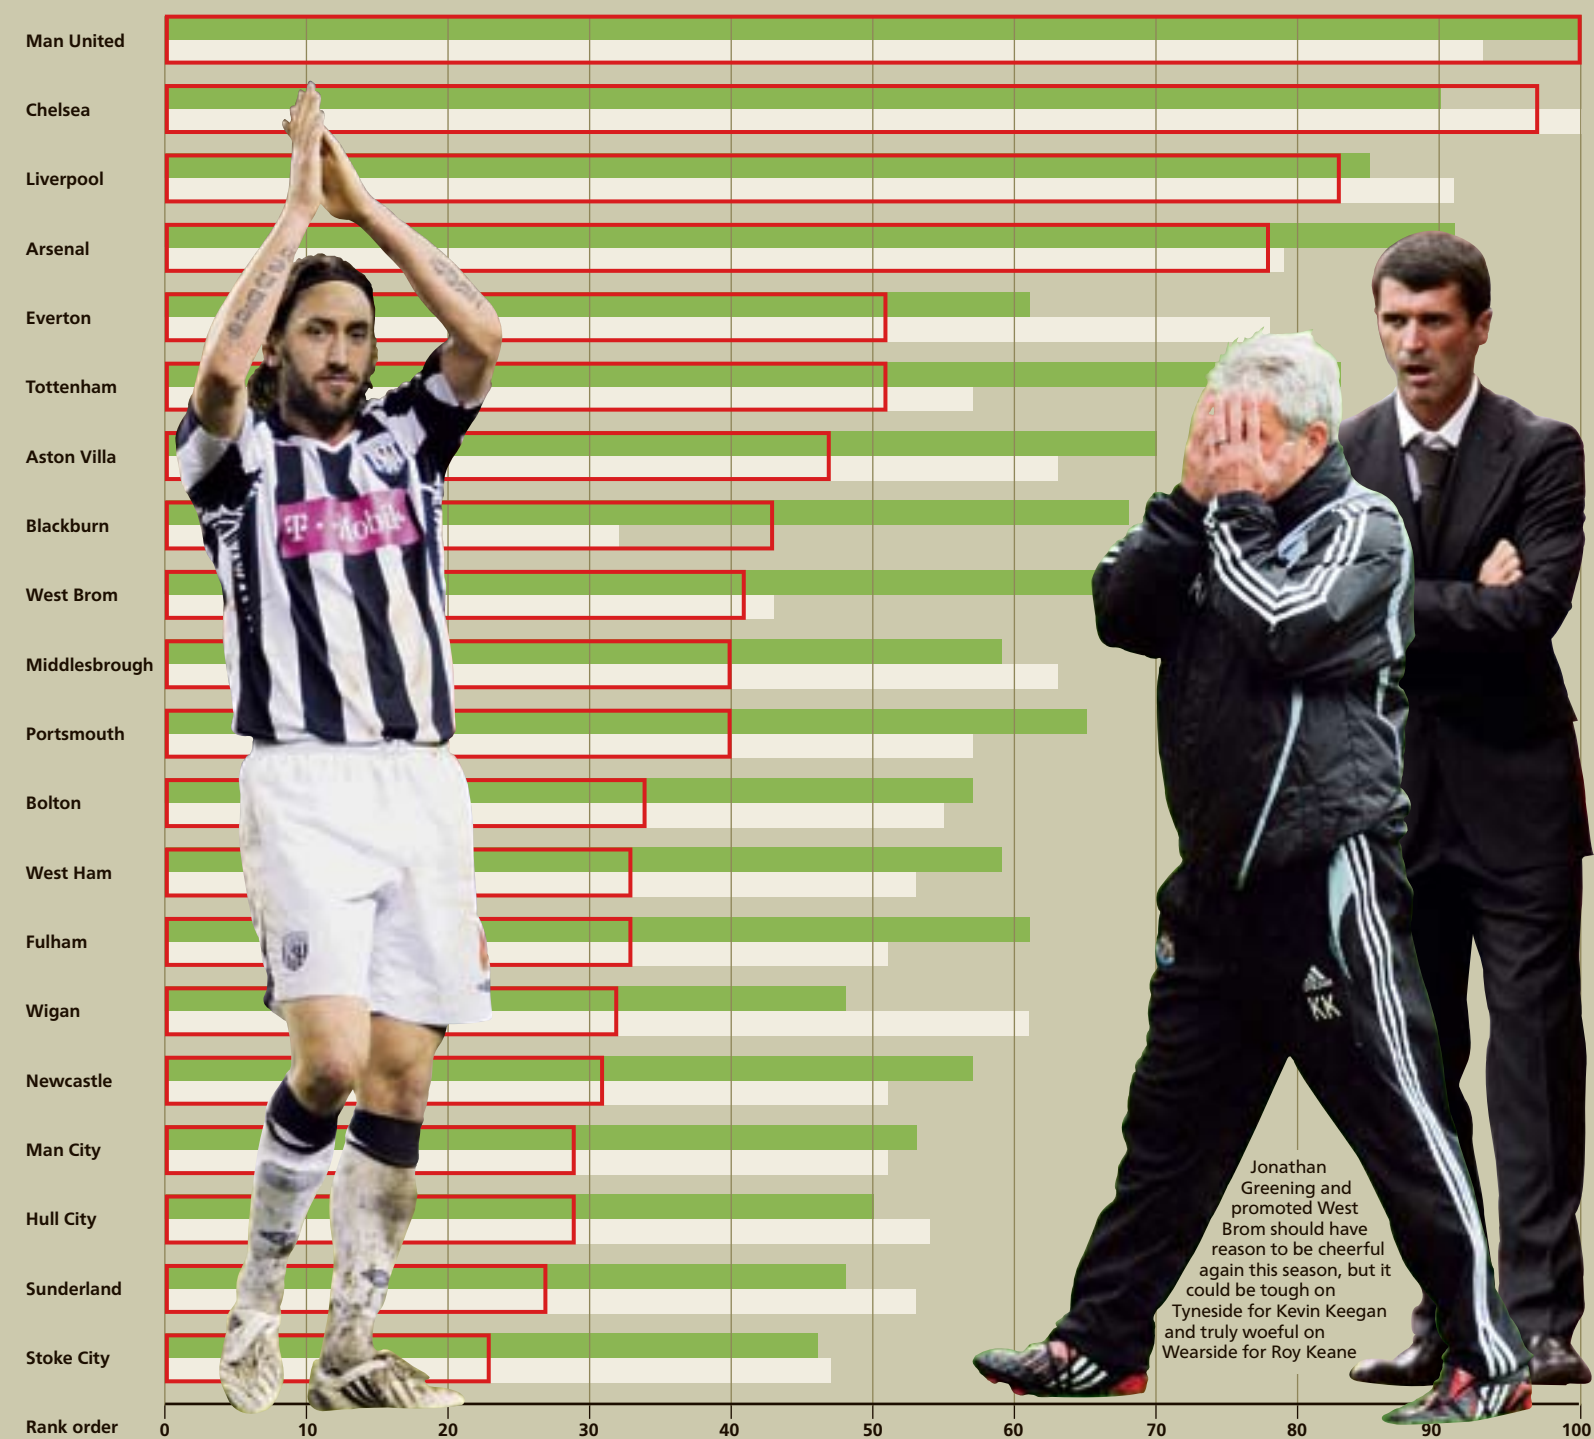

Ratings war: how the final table will look - statistically speaking

The Fink Tank team has run the statistics from past seasons through their computer. From this in-depth analysis comes first rating of the attack, defence and overall quality of each Premier League team, and then a table, below, to show the probability of each team finishing in each position

Overall rating Attacking rating Defence rating

Jonathan Greening and promoted West Brom should have reason to be cheerful again this season, but it could be tough on Tyneside for Kevin Keegan and truly woeful on Wearside for Roy Keane

Relegation dogfight or mid-table mediocrity: percentage chance of teams finishing in each position ...

	1	2	3	4	5	6	7	8	9	10	11	12	13	14	15	16	17	18	19	20
Arsenal	11	19	26	24	11	5	2	1	1	0	0	0	0	0	0	0	0	0	0	0
Aston Villa	0	1	2	7	14	16	16	12	9	7	5	3	3	2	1	1	1	0	0	0
Blackburn	0	0	1	3	8	11	13	13	12	10	8	6	5	4	3	2	1	1	0	0
Bolton	0	0	0	0	1	2	4	6	7	8	9	10	9	9	8	8	7	6	4	2
Chelsea	30	32	22	11	3	1	0	0	0	0	0	0	0	0	0	0	0	0	0	0
Everton	0	1	3	8	18	18	15	11	8	5	4	3	2	1	1	0	0	0	0	0
Fulham	0	0	0	0	0	1	1	2	3	4	6	6	8	8	9	10	10	11	11	10
Hull City	0	0	0	0	0	0	1	1	2	2	3	4	5	7	8	9	11	13	16	17
Liverpool	10	18	26	26	11	5	2	1	0	0	0	0	0	0	0	0	0	0	0	0
Man City	0	0	0	0	0	1	2	3	4	6	7	8	8	9	9	9	10	9	8	6
Man United	49	27	15	6	2	0	0	0	0	0	0	0	0	0	0	0	0	0	0	0
Middlesbrough	0	0	0	1	2	4	6	8	9	10	10	10	8	7	7	6	4	3	2	1
Newcastle	0	0	0	0	0	1	2	3	5	6	8	9	9	9	10	9	9	8	7	5
Portsmouth	0	0	0	2	5	8	10	12	12	11	9	8	6	5	4	3	2	2	1	0
Stoke City	0	0	0	0	0	0	0	0	0	1	1	2	3	3	5	6	8	10	13	19
Sunderland	0	0	0	0	0	0	0	1	1	2	3	4	5	6	8	10	12	13	16	17
Tottenham	0	1	4	11	20	18	14	10	7	5	3	2	1	1	1	0	0	0	0	0
West Brom	0	0	0	1	2	4	6	8	9	10	10	9	8	7	7	6	4	3	2	1
West Ham	0	0	0	0	1	2	3	4	5	7	8	9	9	9	9	9	8	7	6	4
Wigan	0	0	0	0	0	1	2	3	4	5	6	8	8	9	10	10	10	10	8	7