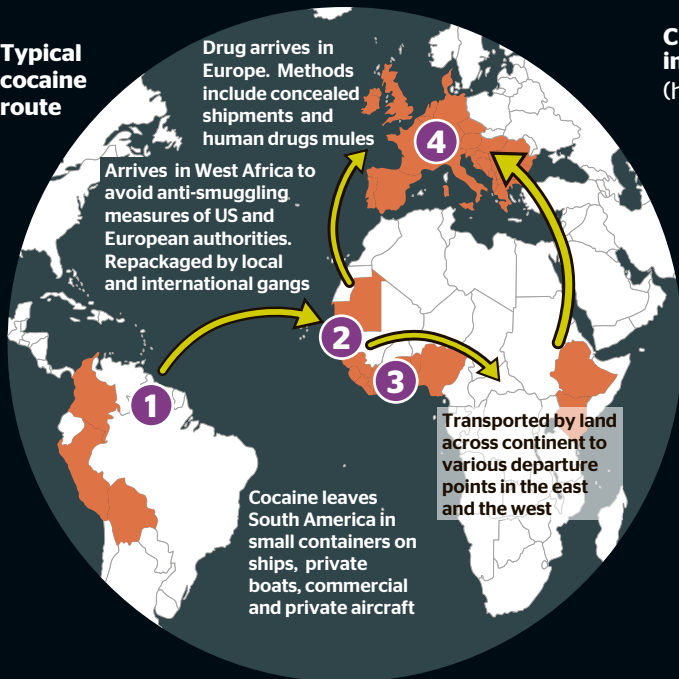

The transatlantic trade

Typical cocaine route

Cultivation of coca bush in Colombia (hectares)

Number of cocaine users

What it costs from Colombia to London

Coca leaves cost \$1.10/kg (66p/kg) at the farm gate in Colombia. 300kg of coca are required to make 1kg of cocaine

Colombia
Typical wholesale price of cocaine*
£272/kg
(\$450/kg)

*includes production costs

*Total of 860,000 persons (15-64) estimated to have used cocaine in England and Wales in 2007-08. UK figure includes EMCDDA estimate for Scotland

Source: UN World Drug Report, Global Illicit Drug Trends, Times research, UNODC