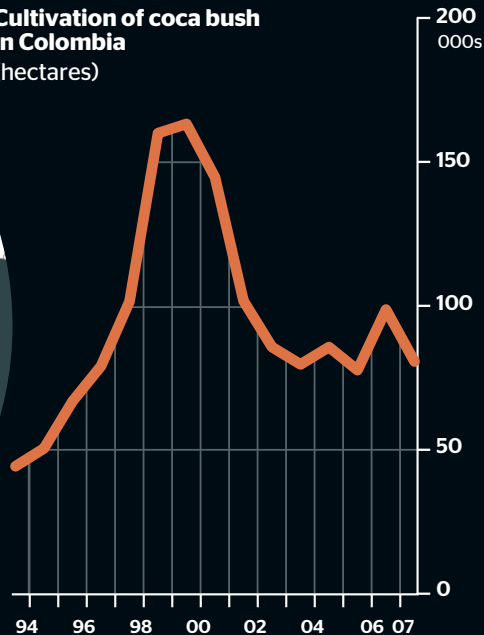

The transatlantic trade

Typical cocaine route

Cultivation of coca bush in Colombia (hectares)

Number of cocaine users

What it costs from Colombia to London

Coca leaves cost \$1.10/kg (66p/kg) at the farm gate in Colombia. 300kg of coca are required to make 1kg of cocaine

Colombia
Typical wholesale price of cocaine*
£272/kg
(\$450/kg)

*includes production costs

*Total of 860,000 persons (15-64) estimated to have used cocaine in England and Wales in 2007-08. UK figure includes EMCDDA estimate for Scotland