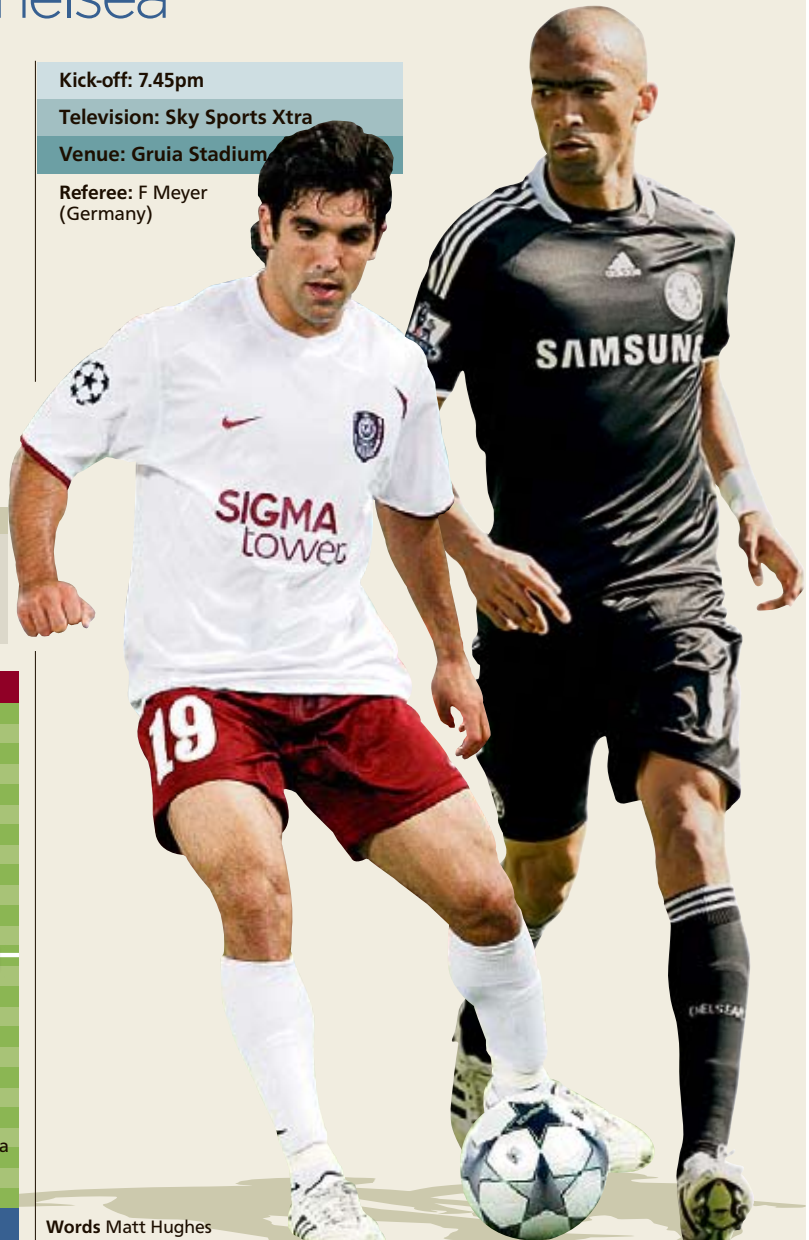

Words Matt Hughes