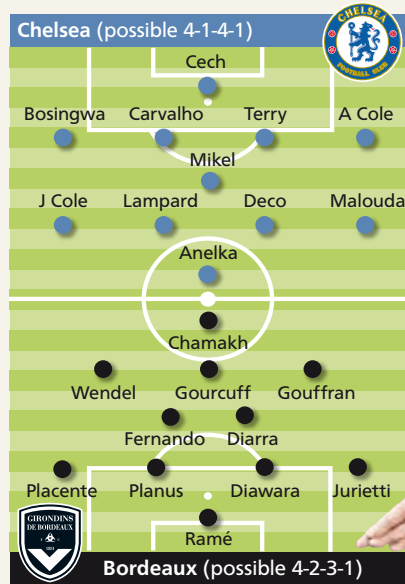

Chelsea v Bordeaux

Kick-off: 7.45pm

Television: ITV4, 7.30pm

Stamford Bridge

Other group match:
Roma v CFR Cluj,
kick-off 7.45pm

Referee: P Vink (Netherlands)

Key clash

John Obi Mikel v Yoann Gourcuff

As if Mikel did not have big enough boots to fill, following the departure of Claude Makelele, the Nigeria midfielder player now has the equally daunting task of covering for the injured Michael Essien. Gourcuff is likely to present a big test of Mikel's maturity, as the 22-year-old was a target for Arsenal two years ago before signing for AC Milan, who have loaned him to Bordeaux for the season