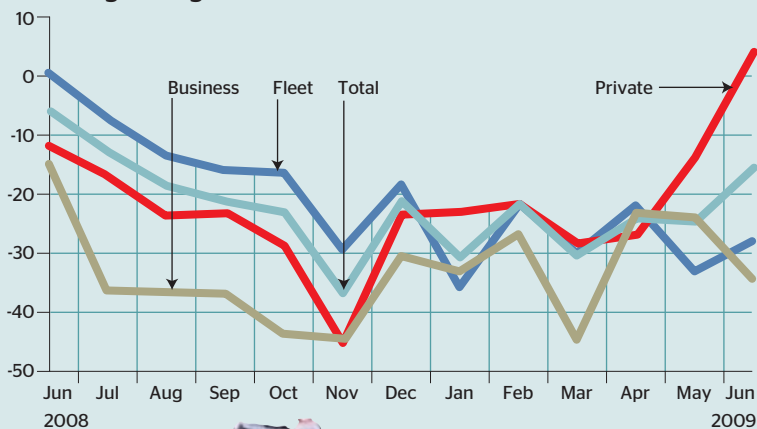

# Scrap effect

## Percentage change in total car sales

## Bestsellers

	June sales	Year-to-date
1	Fiesta 9,822	1 Fiesta 58,004
2	Focus 9,286	2 Focus 47,941
3	Corsa 7,893	3 Corsa 43,625
4	Astra 5,662	4 Astra 28,992
5	207* 4,912	5 Golf 25,891

\*Peugeot

# 9.7%

of June's new car registrations were scrappage deals