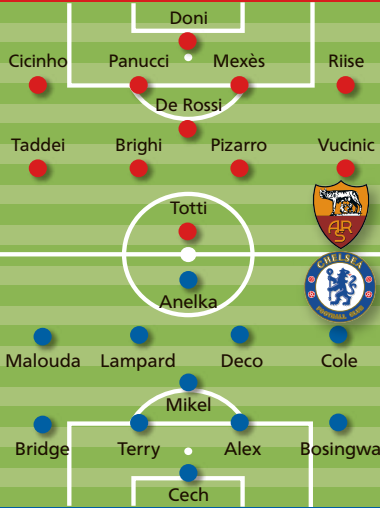

Liverpool v Atlético Madrid

Kick-off: 7.45pm

Television: ITV1

Venue: Anfield

Referee: Martin Hansson (Sweden)

Key clash

Jamie Carragher v Sergio Agüero

● Carragher has come off best in tussles with just about every top striker he has encountered in the Champions League, but Agüero will pose a different kind of test. The Argentina forward, 20, is quick, strong and skilful, so much so that Atlético's fans claim not to be missing Fernando Torres

Liverpool (possible; 4-2-3-1)

Atlético Madrid (possible; 4-4-2)

Roma (possible; 4-1-4-1)

Chelsea (possible; 4-1-4-1)

Roma v Chelsea

Kick-off: 7.45pm

Television: ITV4

Venue: Olympic Stadium

Referee: Luis Medina Cantalejo (Spain)

Key clash

Philippe Mexès v Nicolas Anelka

● Chelsea need a win to make sure of their place in the next round with two group matches remaining and after scoring eight goals without reply in their past two league matches will be confident of achieving it. Anelka has provided four of them and should have too much pace for his French compatriot